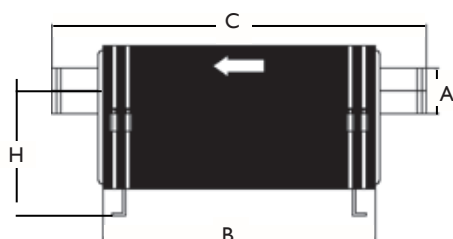

Ljuddämpare Silencer

Art. nr/ Part no	Ersätter/ Replaces	ØA mm	B mm	C mm	H mm	Liter
16703		40	200	310	155	4,0
16704		45	200	310	155	4,0
167041		45	300	410	150	6,0
16705		51	200	320	150	4,0
167051		51	300	410	150	6,0
16706		51	400	510	150	8,0
16707		57	300	420	150	6,0