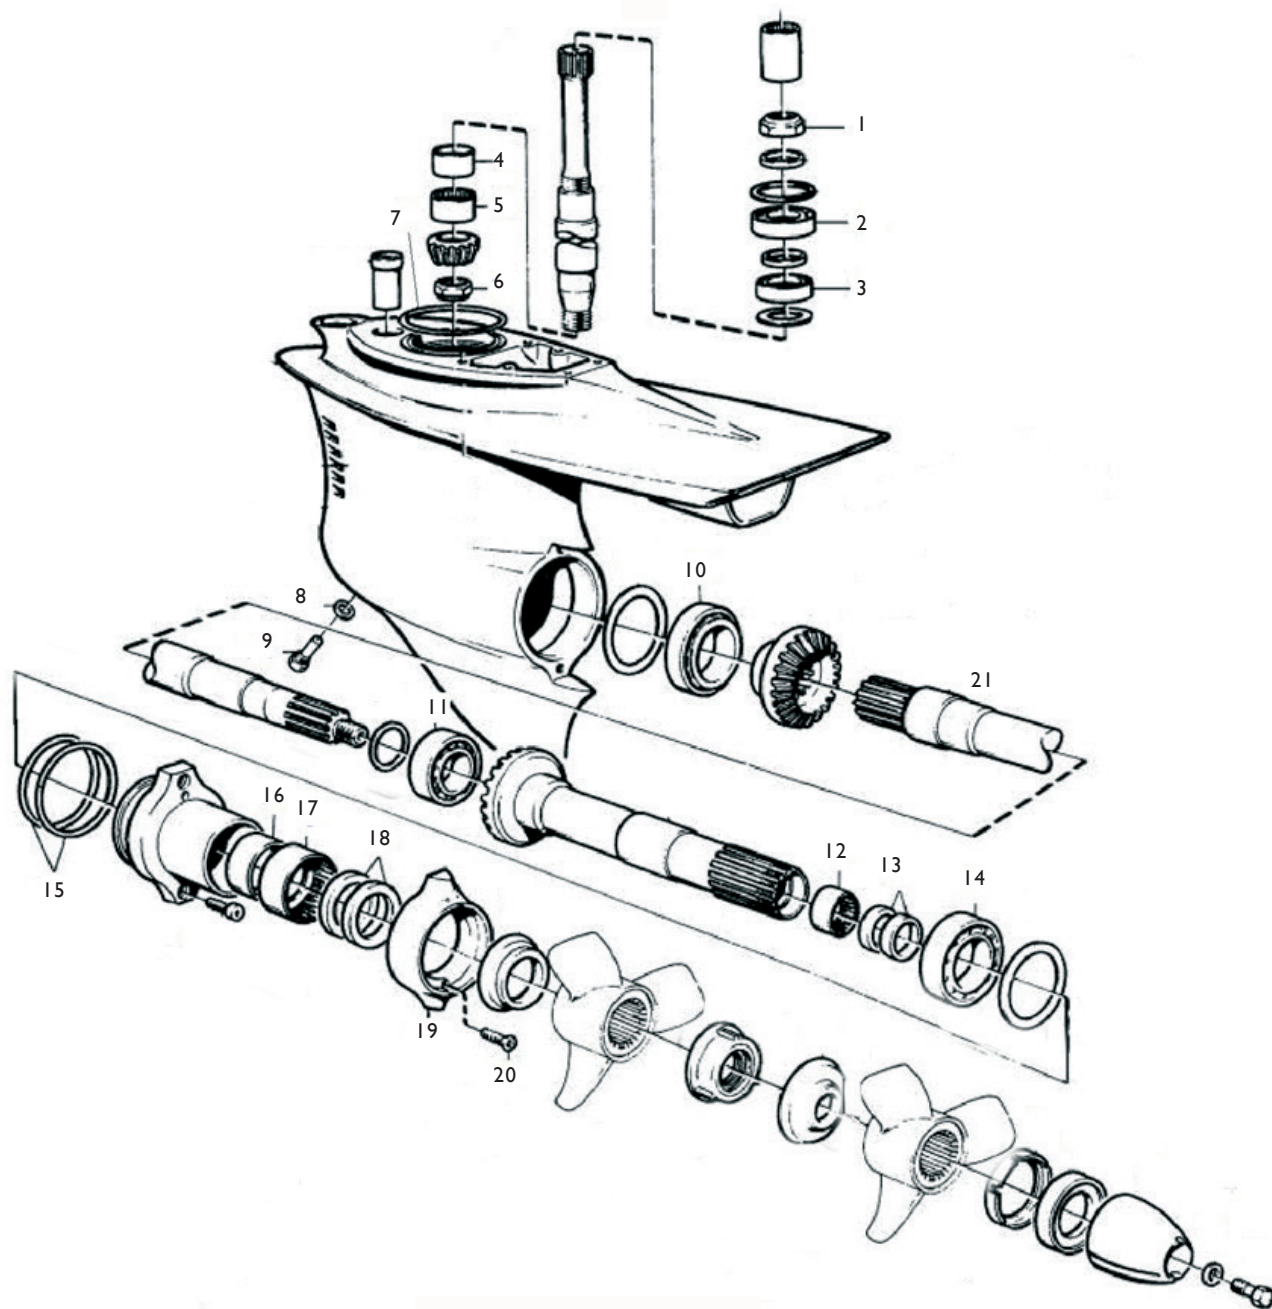

Underhus/Lower unit
DP-CI, DP-DI, DP-E, DP-G

Spare parts from Sweden

Underhus/Lower unit DP-CI, DP-DI, DP-E, DP-G

Bild/ Picture	Art. nr/ Part no	Ersätter/Replaces	Benämning/ Description
1	19071	969071	Mutter/Nut
2	19072	11072	Kullager/Ball bearing
3	19374	183374	Kullager/Ball bearing
4	19008	184682	Innerring/Inner ring
5	19654	184683	Nållager/ Needle bearing
6	19212	852212	Mutter/Nut
7	19256	925256	O-ring
8	19974	955974	O-ring
9	18355	852904	Oljeplugg magnetisk/ Drain plug magnetic
10	19044	11044	Rulllager/Ball bearing
11	19691	184691	Rulllager/Ball bearing
12	19272	183272	Nållager/ Needle bearing
13	19871	853871, 853807+853808	Packbox 1 par/ Oil seal 1 pair
14	19765	184765	Rulllager/Ball bearing
15	19258	925258	O-ring
16	19683	184683	Innerring/Inner ring
17	19859	183859	Nållager bussning/ Needle bearing bushing
18	19407	851407	Packbox/Oil seal
19	19821	875821	Zink anod sats/ Zinc anode kit
20	19808	966808	Skruv/Screw
21	19533	872533, 852181	Inre Propelleraxel M20 gänga/Propeller shaft inner M20 threading

Propelleraxel/Propeller shaft

Inre Propelleraxel M20 gänga/Propeller shaft inner M20 threading

Art. nr/Part no	Ersätter/Replaces	
19533	872533, 852181