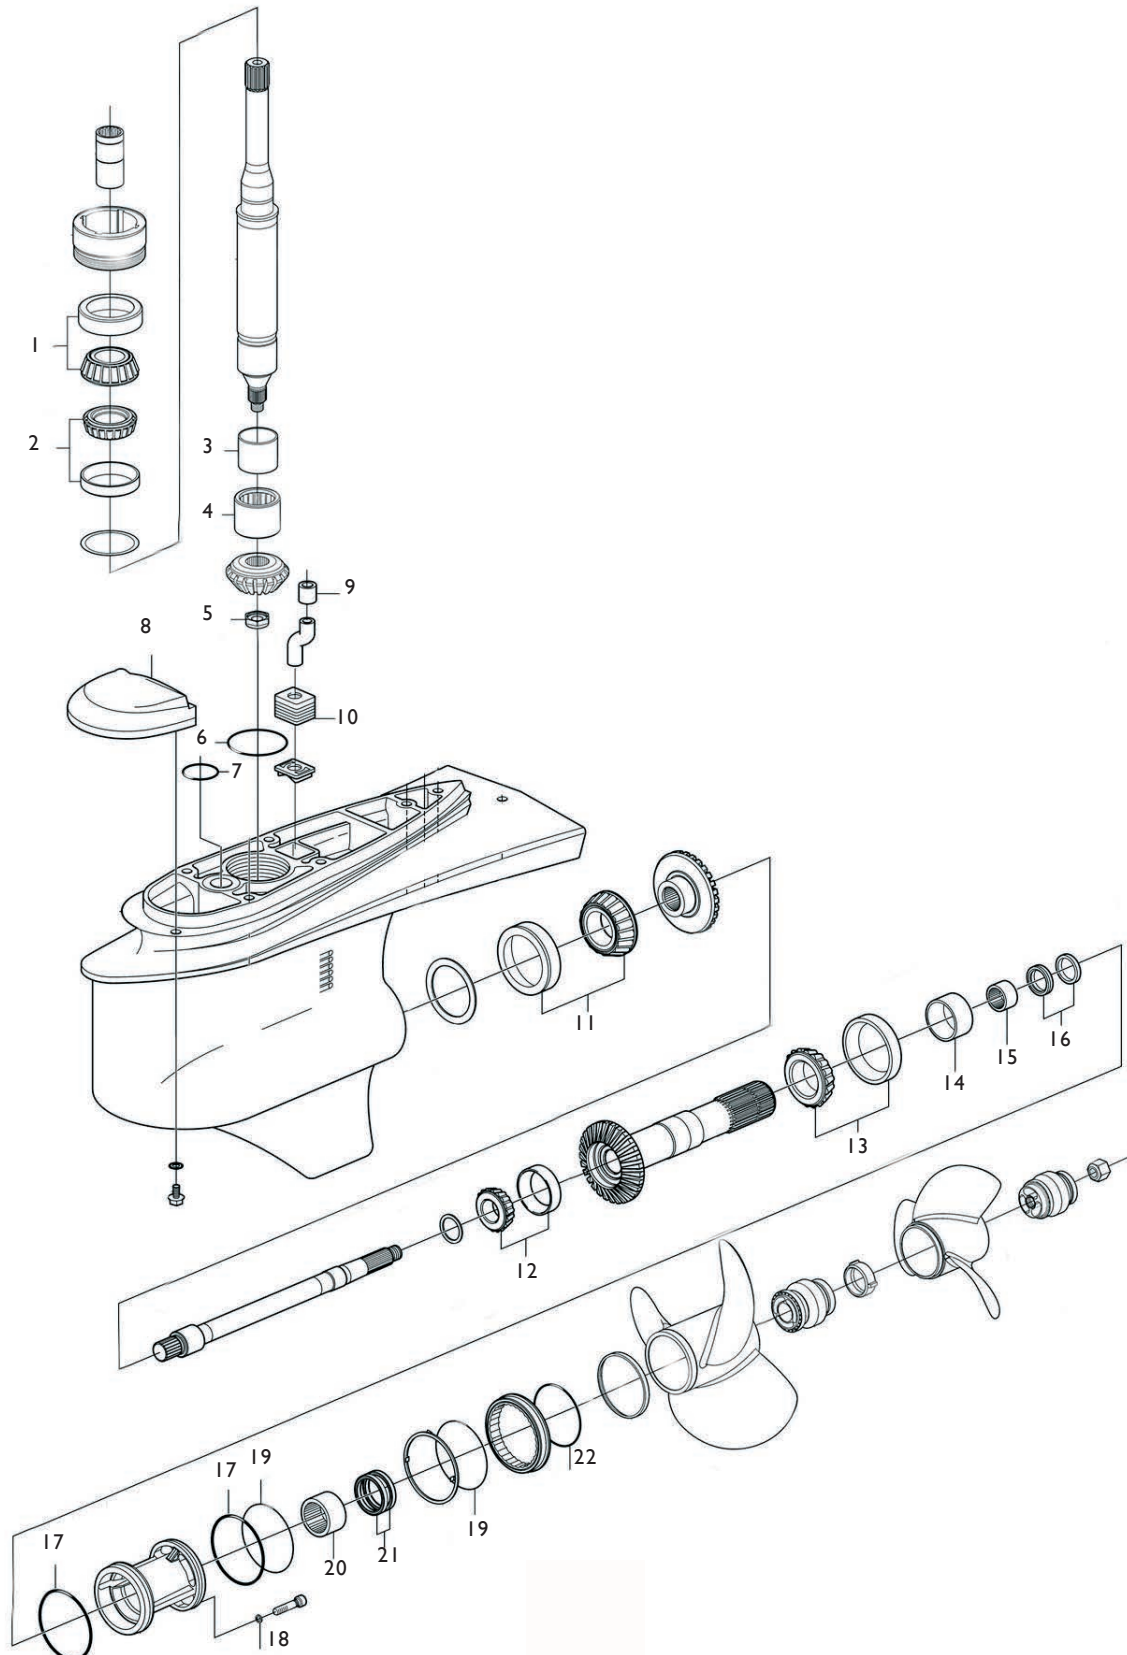

Underhus/Lower unit
DP-S, DP-SI, DP-SM, DP-SMTD, DP-SMTD I

Spare parts from Sweden

Underhus/Lower unit DP-S, DP-SI, DP-SM, DP-SMTD, DP-SMTDI

Bild/ Picture	Art. nr/ Part no	Ersätter/Replaces	Benämning/ Description
1	19250	3854250	Rulllager/Roller bearing
2	19249	3854249	Rulllager/Roller bearing
3	19008	184682	Innerring/Inner ring
4	19654	184654	Nållager/ Needle roller bearing
5	19212	852212	Mutter/Nut
6	19566	3852866	O-ring
7	19959	3852959	O-ring
8	19411	3855411	Anod/Anode
9	19316	3852315	Tätning/Seal
10	19595	3854595	Tätning/Seal
11	19044	11044	Rulllager/Roller bearing
12	19691	184691, 3859038	Rulllager/Roller bearing
13	19765	184765	Rulllager/Roller bearing
14	19683	184683	Innerring/Inner ring
15	19272	183272	Nållager/ Needle roller bearing
16	19871	853871, 853807 + 853808	Packbox sats/ Oil seal kit
17	19625	3854625	O-ring
18	17981	955981	O-ring
19	19438	946438	O-ring
20	19859	183859	Nållager/ Needle roller bearing
21	19407	851407	Packbox/Oil seal
22	19724	3854624	O-ring