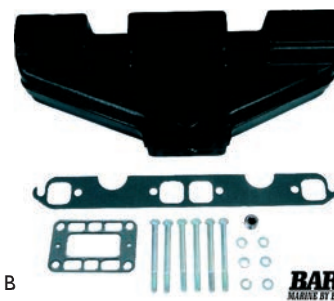

4.3

4.3GXIE-M, 4.3GXIP-P, 4.3GXIQ-Q, 4.3GXI-225-R, 4.3Gi-200-R, 4.3GXi-B,
4.3GXi-BF, 4.3GXi-A, 4.3GXi-C, 4.3GXi-CF, 4.3GXi-D, 4.3GXi-DF,
4.3GXi-E, 4.3GXi-EF, 4.3GXi-F, 4.3GXi-FF,
4.3GL-P, 4.3GL-A, 4.3GL-B, 4.3GL-C, 4.3GL-D, 4.3GL-E, 4.3GL-EF,
4.3GL-G, 4.3GL-EF, 4.3GL-
4.3OSi-E, 4.3OSi-EF, 4.3OSi-J, 4.3OSi-JF
V6-200-A
V6-225-A, V6-225-E-A

Art. nr/Part no	Ersätter/Replaces
16656	3847499, 3857656