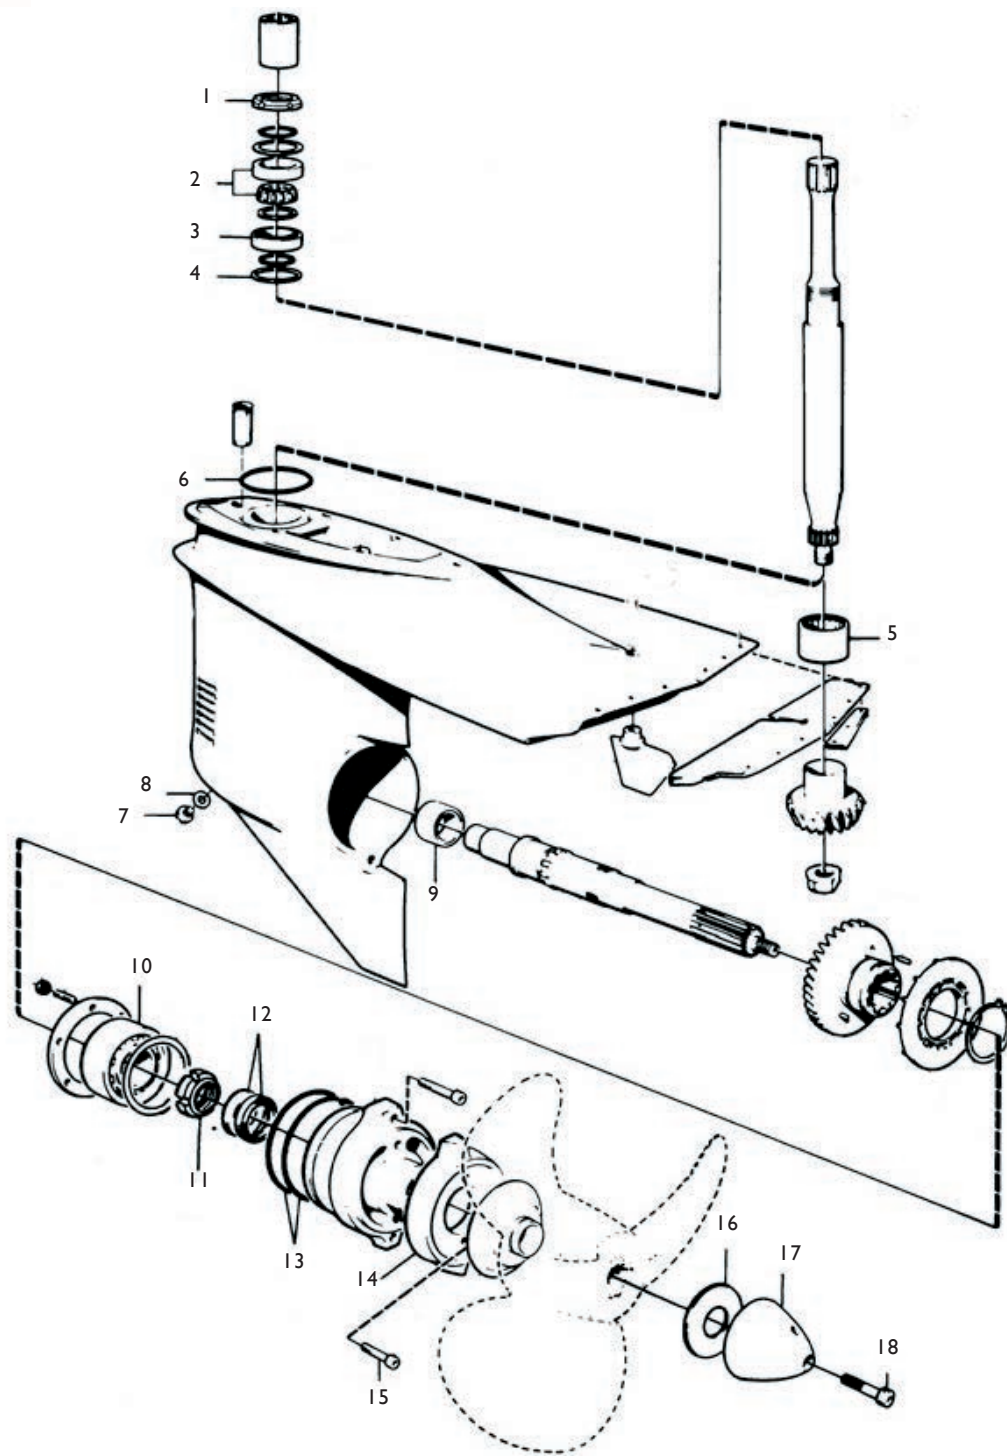

**Underhus/Lower unit
SP-A1, SP-A2, SP-C, SP-C1**

Spare parts from Sweden

Underhus/Lower unit SP-A1, SP-A2, SP-C, SP-C1

Bild/ Picture	Art. nr/ Part no	Ersätter/Replaces	Benämning/ Description
1	19071	969071	Mutter/Nut
2	19072	11072	Kullager/Roller bearing
3	19374	183374	Kullager/Ball bearing
4	19191	832191	Packning/Gasket
5		875523, 183497	Nållager/ Needle bearing
6	19256	925256	O-ring
7	18354	839354	Oljeplugg/Plug
8	19974	955974	O-ring
9	19390	183390	Nållager/ Needle bearing
10	19541	854541	Rulllager/Ball bearing
11	19022	969073	Mutter/Nut
12	19426	897426	Packbox/Seal
13	19201	925261	O-ring
14	19815	875815	Zink ring/Zinc ring kit
15	19009	941809	Bult/Bolt
16	19888	850888	Plastbricka/ Plastic washer
17	19785	854045	Propellerkona/ Propeller cone
18	19889	850889	Bult / Bolt